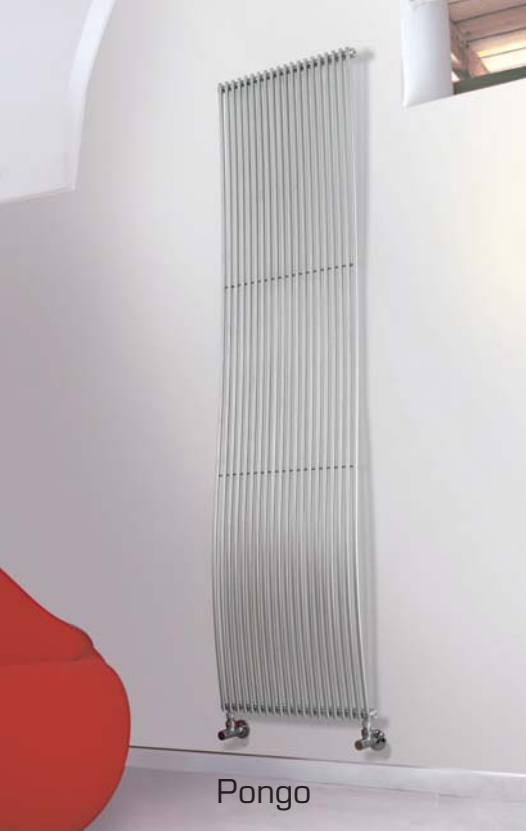

designer radiators

Pongo

Designer Radiators

Simply Radiators introduces its designer collection.

Throughout this unique range you will find eye-catching designs and some of the most imaginative and functional designer radiators available in the UK.

We are continually developing and updating our range with the newest and most exciting designer radiators that the manufacturers have to offer.

So if you don't see what you're looking for call the sales office now for details of the latest additions to the collection.