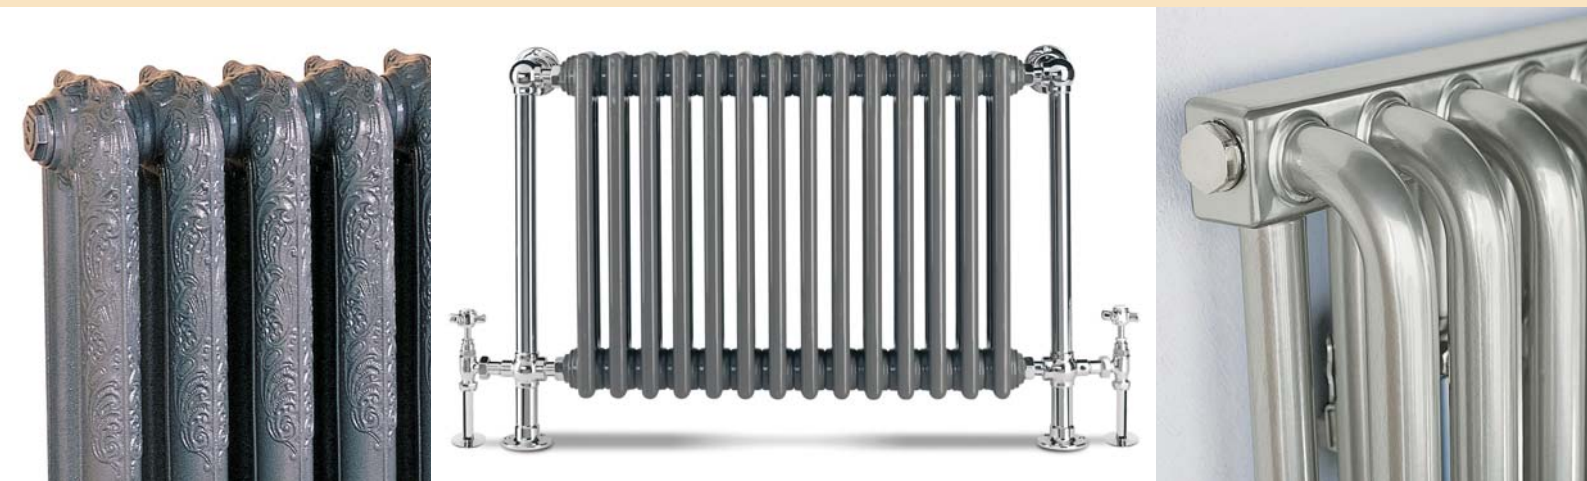

simply radiators

Performance, quality and style for all settings...