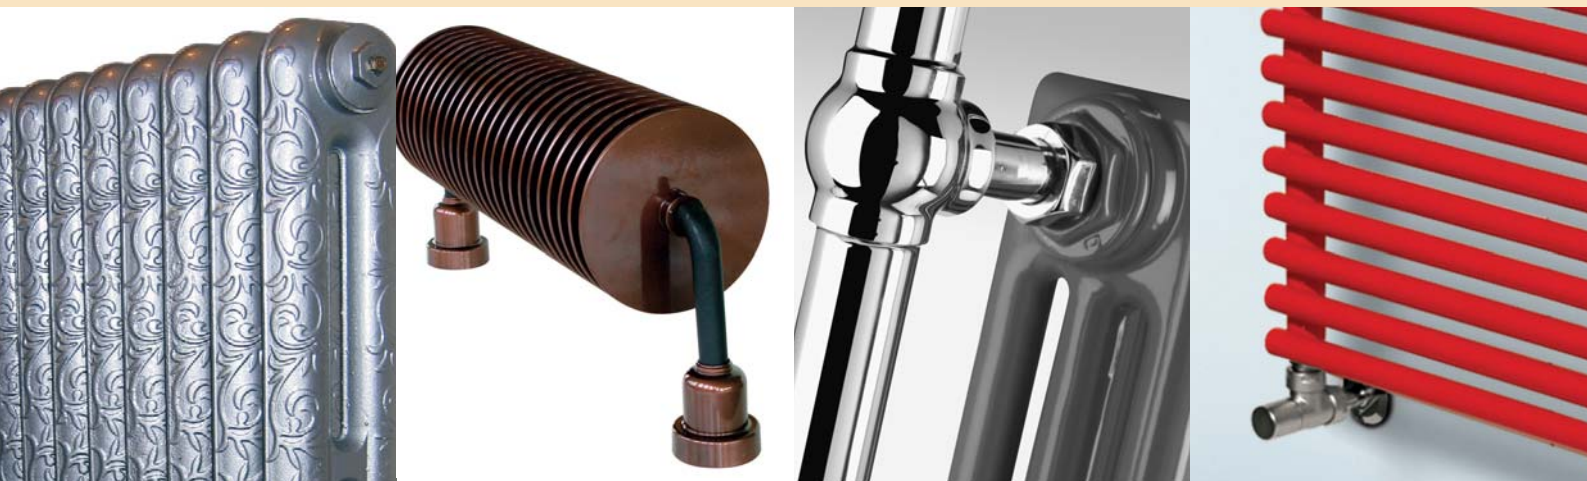

We have a model to suit every requirement and a variety of finishes which includes: chrome, nickel, antique gold and brass.

Opus

Roma

Traditional

Milano

Crosshead

simply radiators

Tel: **0870 991 3648** Fax: **0870 432 5213**